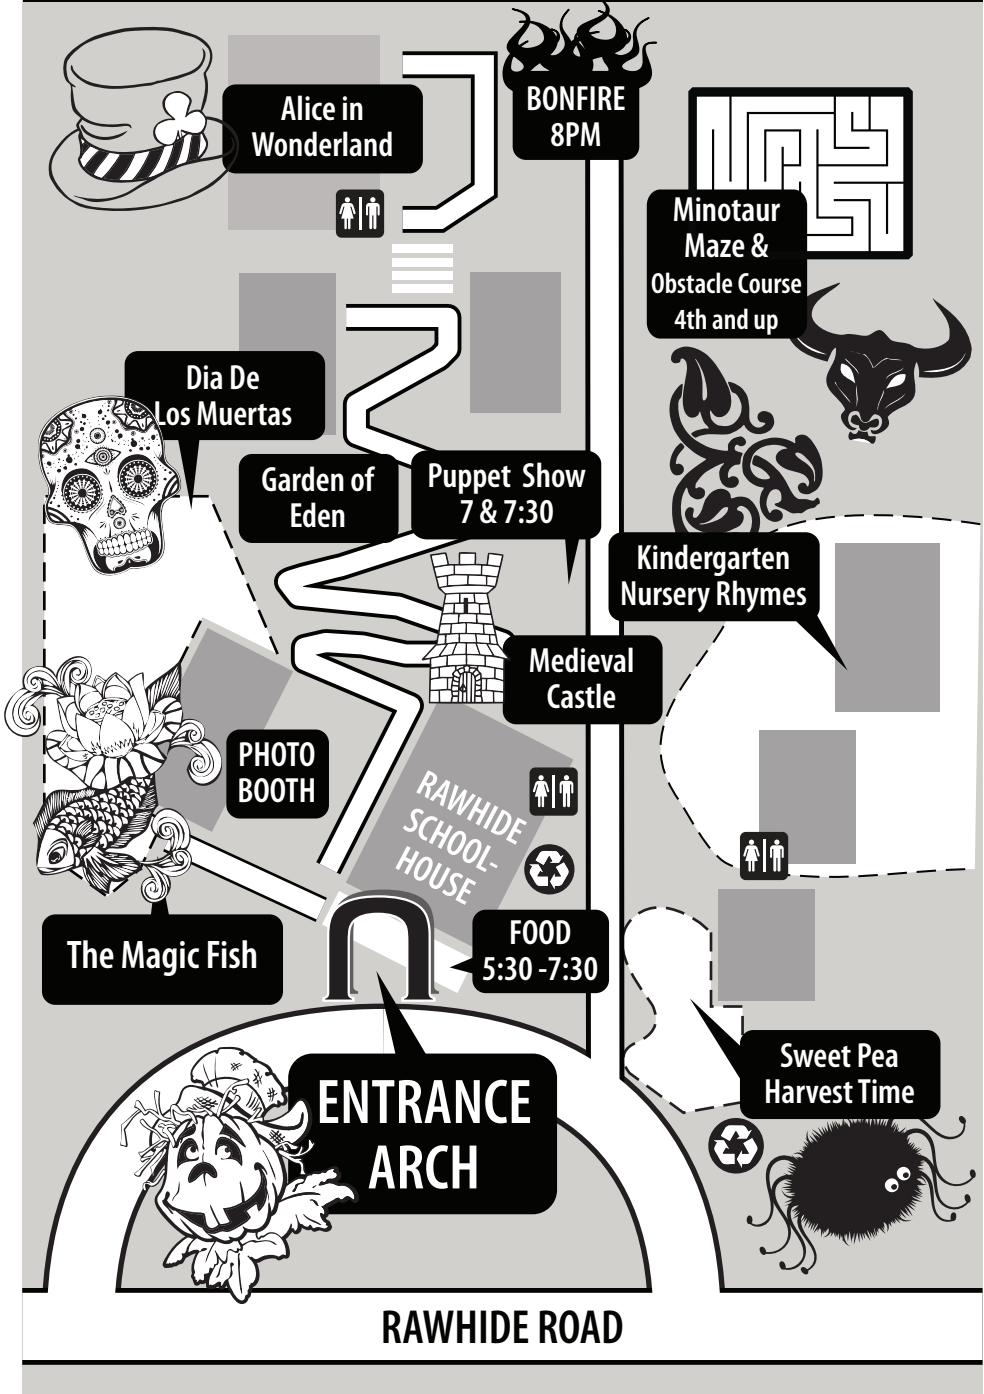

# SWS 2011 HALLOWEEN FESTIVAL

Alice in Wonderland

BONFIRE  
8PM

Minotaur  
Maze &  
Obstacle Course  
4th and up

Dia De  
Los Muertos

Garden of  
Eden

Puppet Show  
7 & 7:30

Kindergarten  
Nursery Rhymes

Medieval  
Castle

PHOTO  
BOOTH

RAWHIDE  
SCHOOL-  
HOUSE

The Magic Fish

FOOD  
5:30 - 7:30

ENTRANCE  
ARCH

Sweet Pea  
Harvest Time

RAWHIDE ROAD